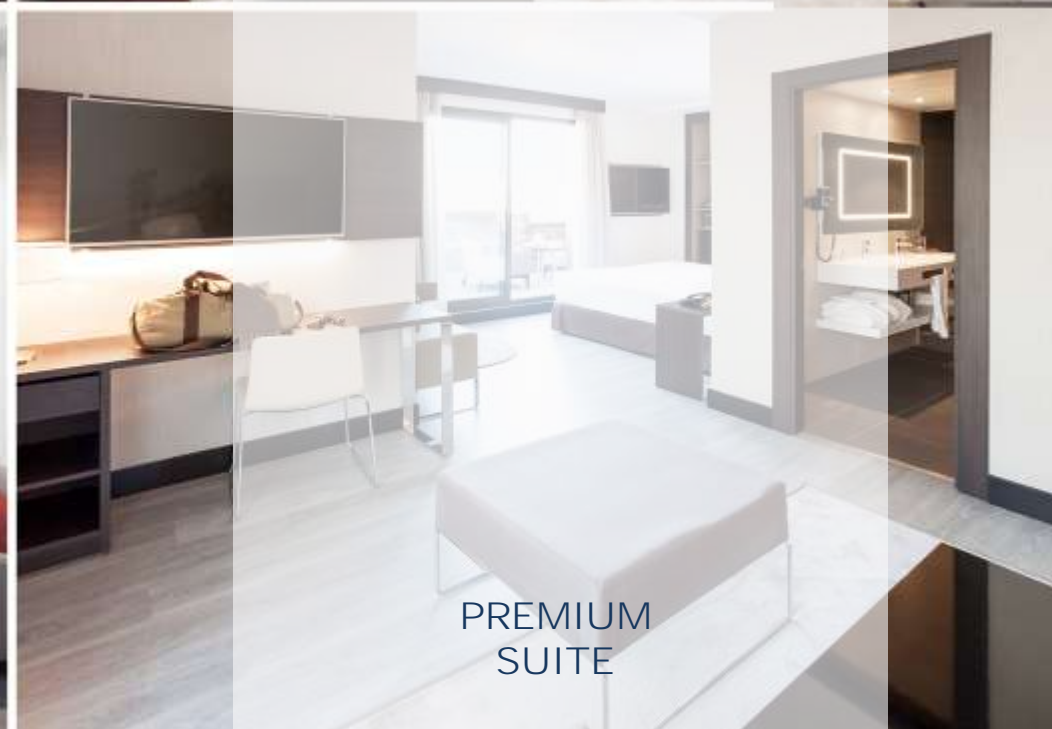

A modern hotel room with a bed, desk, and TV. The room is well-lit and features contemporary decor. A bed with white linens and a dark tie is in the foreground. A desk with a chair and a large TV is on the right. A window with sheer curtains is in the background. A black bag with red accents is on the desk. A dark wooden wardrobe is on the left. A nightstand with a lamp and a phone is on the far left. A semi-transparent white box with text is overlaid on the left side of the image.

790 ROOMS, 16 ACCESSIBLE
ROOMS

NEXTRROOM NOVOTEL DESIGN

Novotel Rooms, where modernity,
elegance, technology and
equipment meet our client
expectations.

All our rooms are equipped with
free high speed WiFi, climate
control, Fridge, 49" flat Smart TV,
safety box, hair dryer and rain
shower .

SUPERIOR ROOM

PREMIUM
SUITE

GOURMET BAR
THE BEST PERSONAL AND CARING
SERVICE

GOURMET
BAR

The new Novotel Easy living
concept, has its best reflect in our
Gourmet Bar. A flexible and relaxed
gastronomical space to enjoy our
best cuisine.