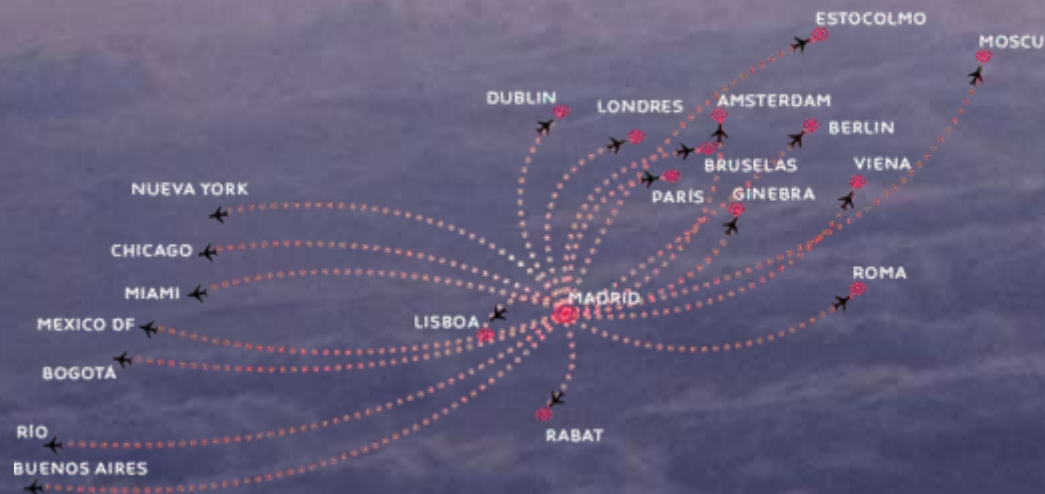

Connected WITH INNOVATION
AND CURRENT TRENDS

**Novotel Madrid Center connects you with the city's
creative and imaginative spirit. A big number of
pieces of Street Art are displayed in the hotel**

MADRID, STRATEGIC LOCATION NATIONAL AND INTERNATIONAL COMMUNICATIONS

- EXCELENT AIRPORT CONNECTION
- 2 KM FROM ATOCHA – AVE HIGH SPEED TRAIN STATION
 - OWN TAXI BAY
 - 2 TUBE STATIONS
- 250 M. FROM 24-HOUR AIRPORT BUS STOP

DURACION VIAJE
DESDE MADRID

LISBOA	01H : 08M	BARCELONA	03H : 05M
DUBLÍN	02H : 07M	SEVILLA	02H : 07M
LONDRES	01H : 54M	MÁLAGA	02H : 45M
PARIS	01H : 55M	CÓRDOBA	01H : 45M
BRUSELAS	02H : 15M	ALMERÍA	02H : 15M
AMSTERDAM	02H : 30M	VALENCIA	01H : 45M
ESTOCOLMO	04H : 00M	ALICANTE	01H : 20M
GINEBRA	01H : 50M	LUGO	05H : 50M
VIENA	02H : 50M	VIGO	06H : 12M
MOSCU	05H : 00M	SANTANDER	06H : 12M
ROMA	02H : 20M	SAN SEBASTIÁN	05H : 24M
RABAT	01H : 31M	GIJÓN	04H : 30M
NUEVA YORK	08H : 30M	TOLEDO	00H : 33M
CHICAGO	09H : 30M	SALAMANCA	02H : 47M
MIAMI	09H : 50M	CÁCERES	04H : 10M
MEXICO DF	12H : 15M	ZARAGOZA	01H : 15M
BOGOTÁ	10H : 30M	SEGOVIA	01H : 39M
RÍO DE JANEIRO	10H : 04M	BURGOS	02H : 26M
BUENOS AIRES	12H : 15M	SORIA	02H : 45M

IN THE HEART OF MADRID

PERFECT LOCATION FOR YOUR STAY
IN THE CITY

- 5-MINUTE WALK FROM EL RETIRO PARK
- IN ONE OF THE MOST DISTINCTIVE CITY DISTRICTS
- HIGH END SHOPPING AREA
- GREAT RESTAURANT OFFER
- 50 M. FROM BARCLAYCARD CENTER ,PALACIO DE LOS DEPORTES